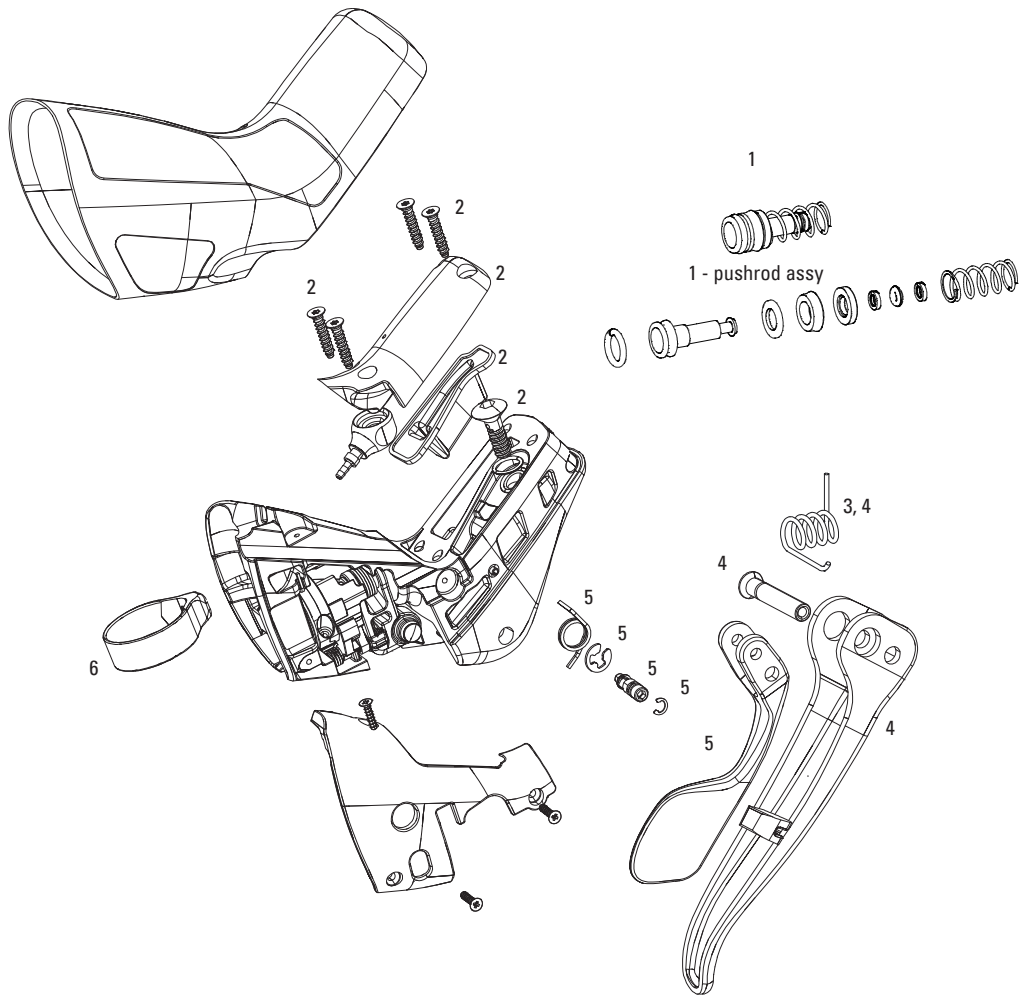

**SRAM RED 22 B1 / FORCE 22 / FORCE CX1 / RIVAL 22 / 700 B1  
HRD / HRR - SHIFTERS / BRAKE LEVERS**

**No. Part Number Description**

1	11.7018.036.000	HRD/HRR Shift Lever Pushrod Assembly and Bleed Screw 1 lever
2	11.7018.037.000	HRD/HRR Shift Lever Front Reservoir Cap/Bladder Kit with Screws and Bleed Plug Qty1
2	11.7018.037.001	HRD/HRR Shift Lever Rear Reservoir Cap/Bladder Kit with Screws and Bleed Plug Qty1
3	11.7018.031.000	RED22/700 Hydraulic Lever Bias Spring Kit Left and Right
4	11.7018.038.000	Red22 B1 Hydraulic ErgoDynamic Brake Lever Assembly Right
4	11.7018.038.001	Red22 B1 Hydraulic ErgoDynamic Brake Lever Assembly Left
4	11.7018.038.002	Force22 Hydraulic ErgoDynamic Brake Lever Assembly Right
4	11.7018.038.003	Force22 Hydraulic ErgoDynamic Brake Lever Assembly Left
4	11.7018.038.004	Rival22 Hydraulic ErgoDynamic Brake Lever Assembly Right
4	11.7018.038.005	Rival22 Hydraulic ErgoDynamic Brake Lever Assembly Left
4	11.7018.038.006	700 B1 Hydraulic Brake Lever Assembly Right
4	11.7018.038.007	700 B1 Hydraulic Brake Lever Assembly Left
4	11.5118.006.001	Force CX1 Hydraulic Brake Lever Assembly Left
5	11.7018.042.000	Red22 B1 Hydraulic Shift Lever Assembly Right
5	11.7018.042.001	Red22 B1 Hydraulic Shift Lever Assembly Left
5	11.7018.042.002	Force22 Hydraulic Shift Lever Assembly Right
5	11.7018.042.003	Force22 Hydraulic Shift Lever Assembly Left
5	11.7018.042.004	Rival22 Hydraulic Shift Lever Assembly Right
5	11.7018.042.005	Rival22 Hydraulic Shift Lever Assembly Left
5	11.7018.042.006	700 B1 Hydraulic Shift Lever Assembly Right
5	11.7018.042.007	700 B1 Hydraulic Shift Lever Assembly Left
6	11.7018.002.000	Red 13/22/Force22/Rival22/700 ErgoDynamic and Hydraulic Road Shifter Clamp Kit Pair